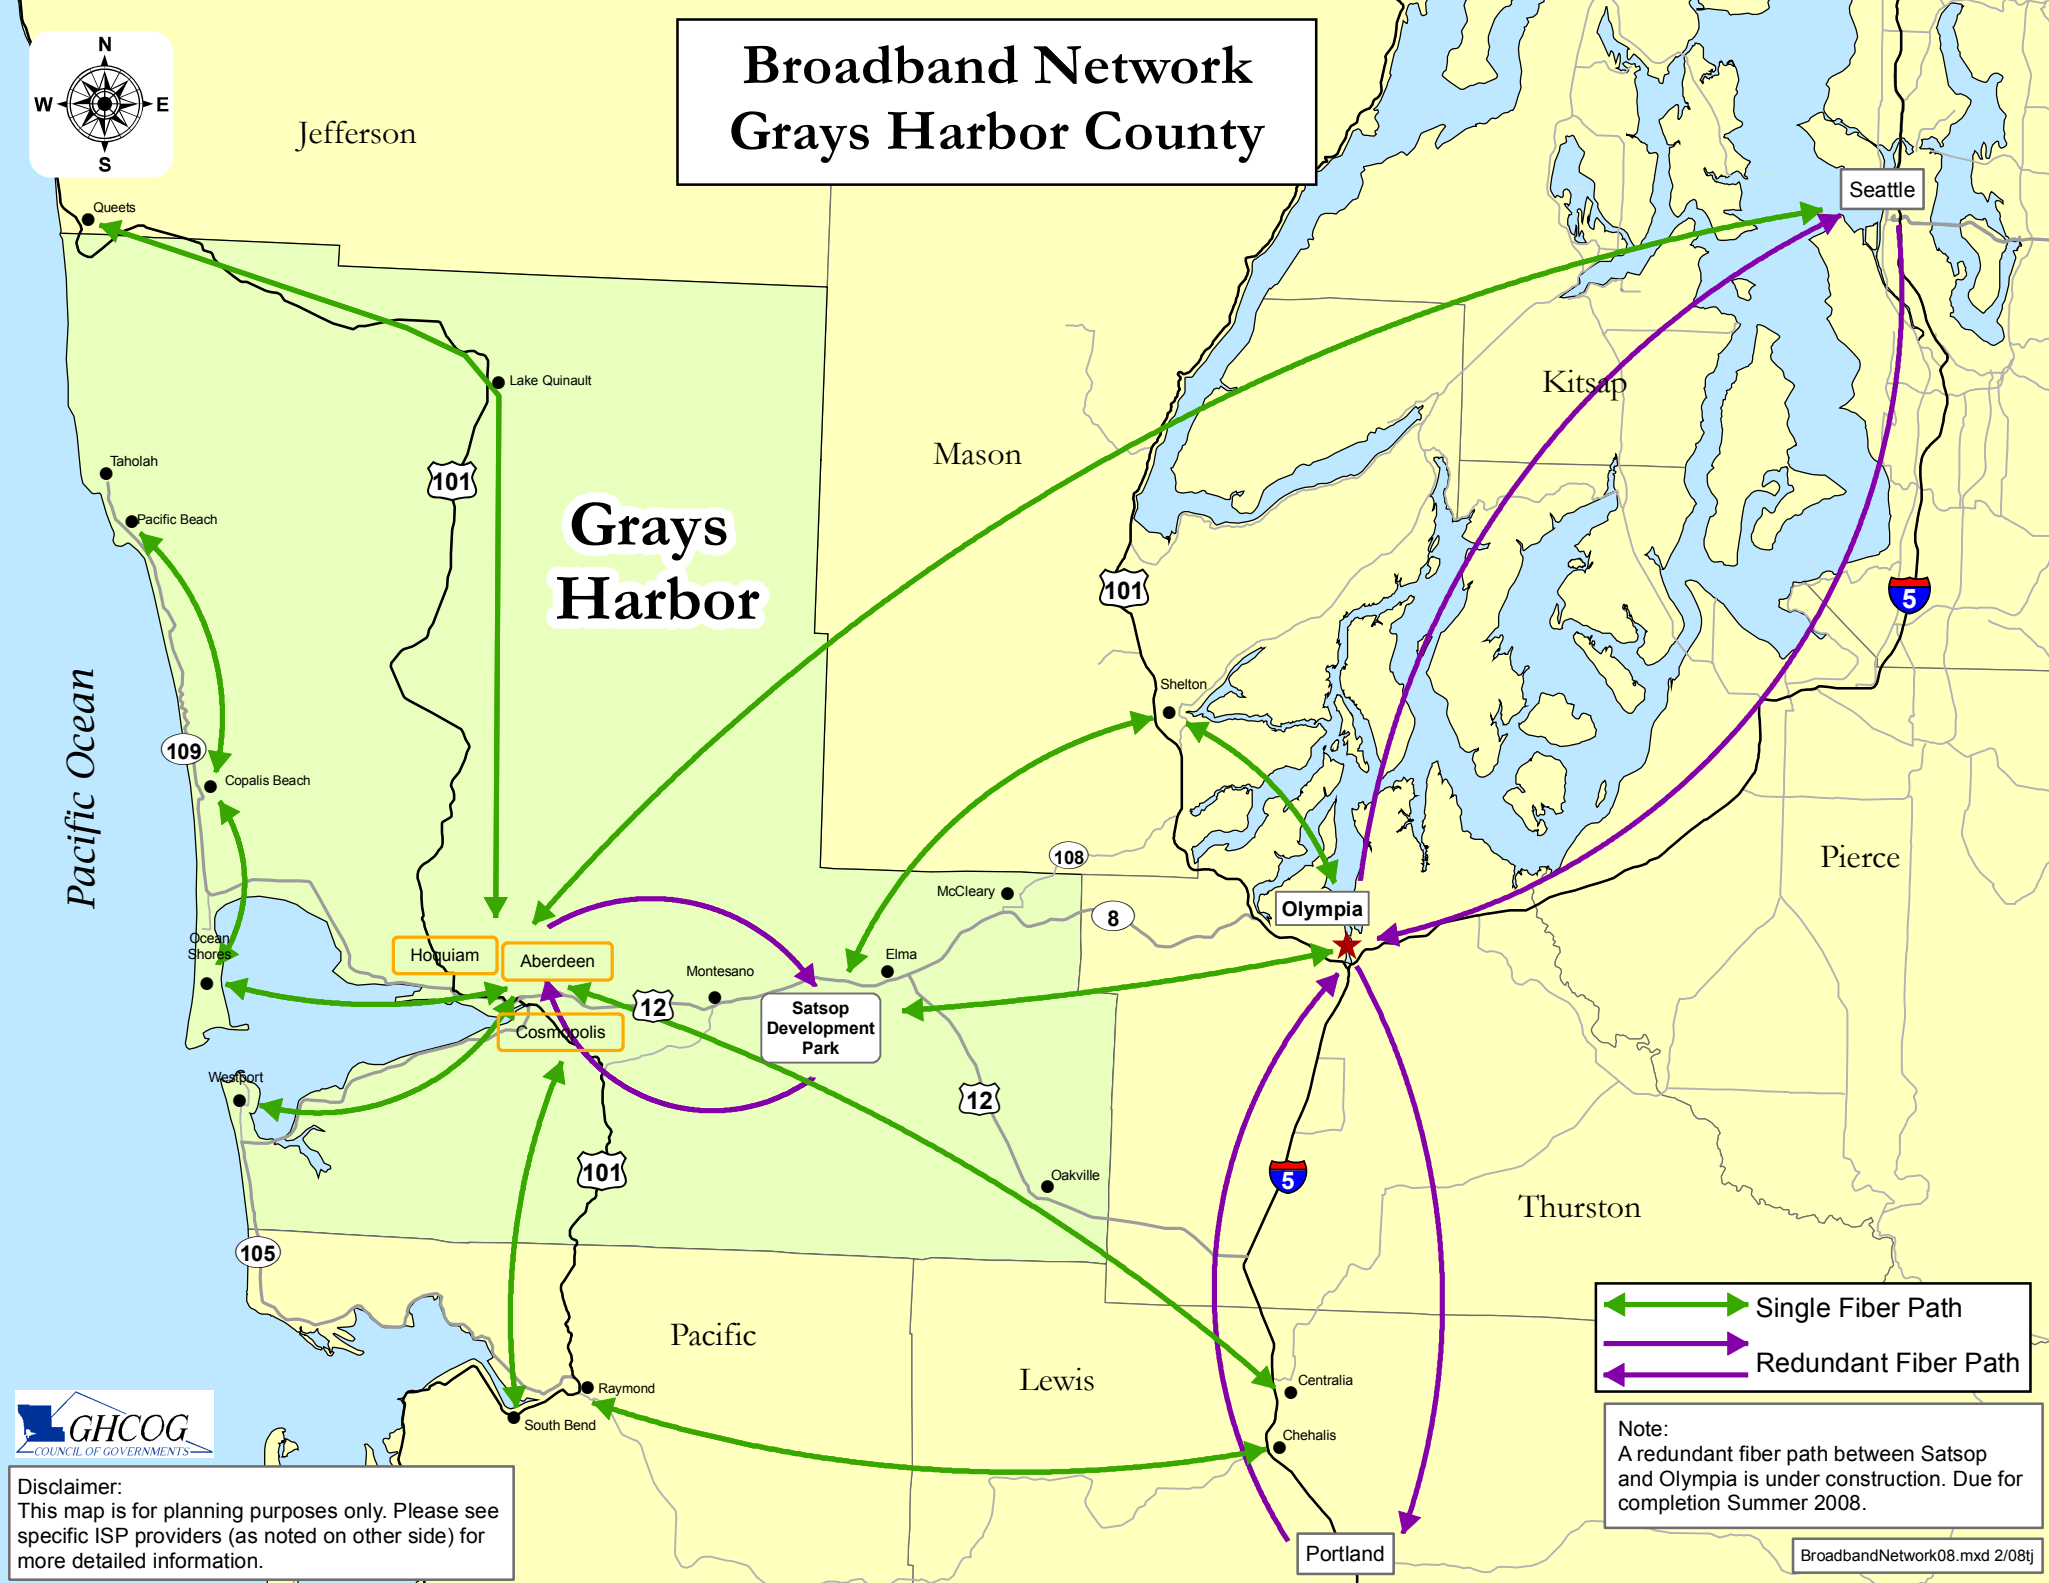

# Broadband Network Grays Harbor County

Single Fiber Path  
 Redundant Fiber Path

**Note:**  
A redundant fiber path between Satsop and Olympia is under construction. Due for completion Summer 2008.

**Disclaimer:**  
This map is for planning purposes only. Please see specific ISP providers (as noted on other side) for more detailed information.