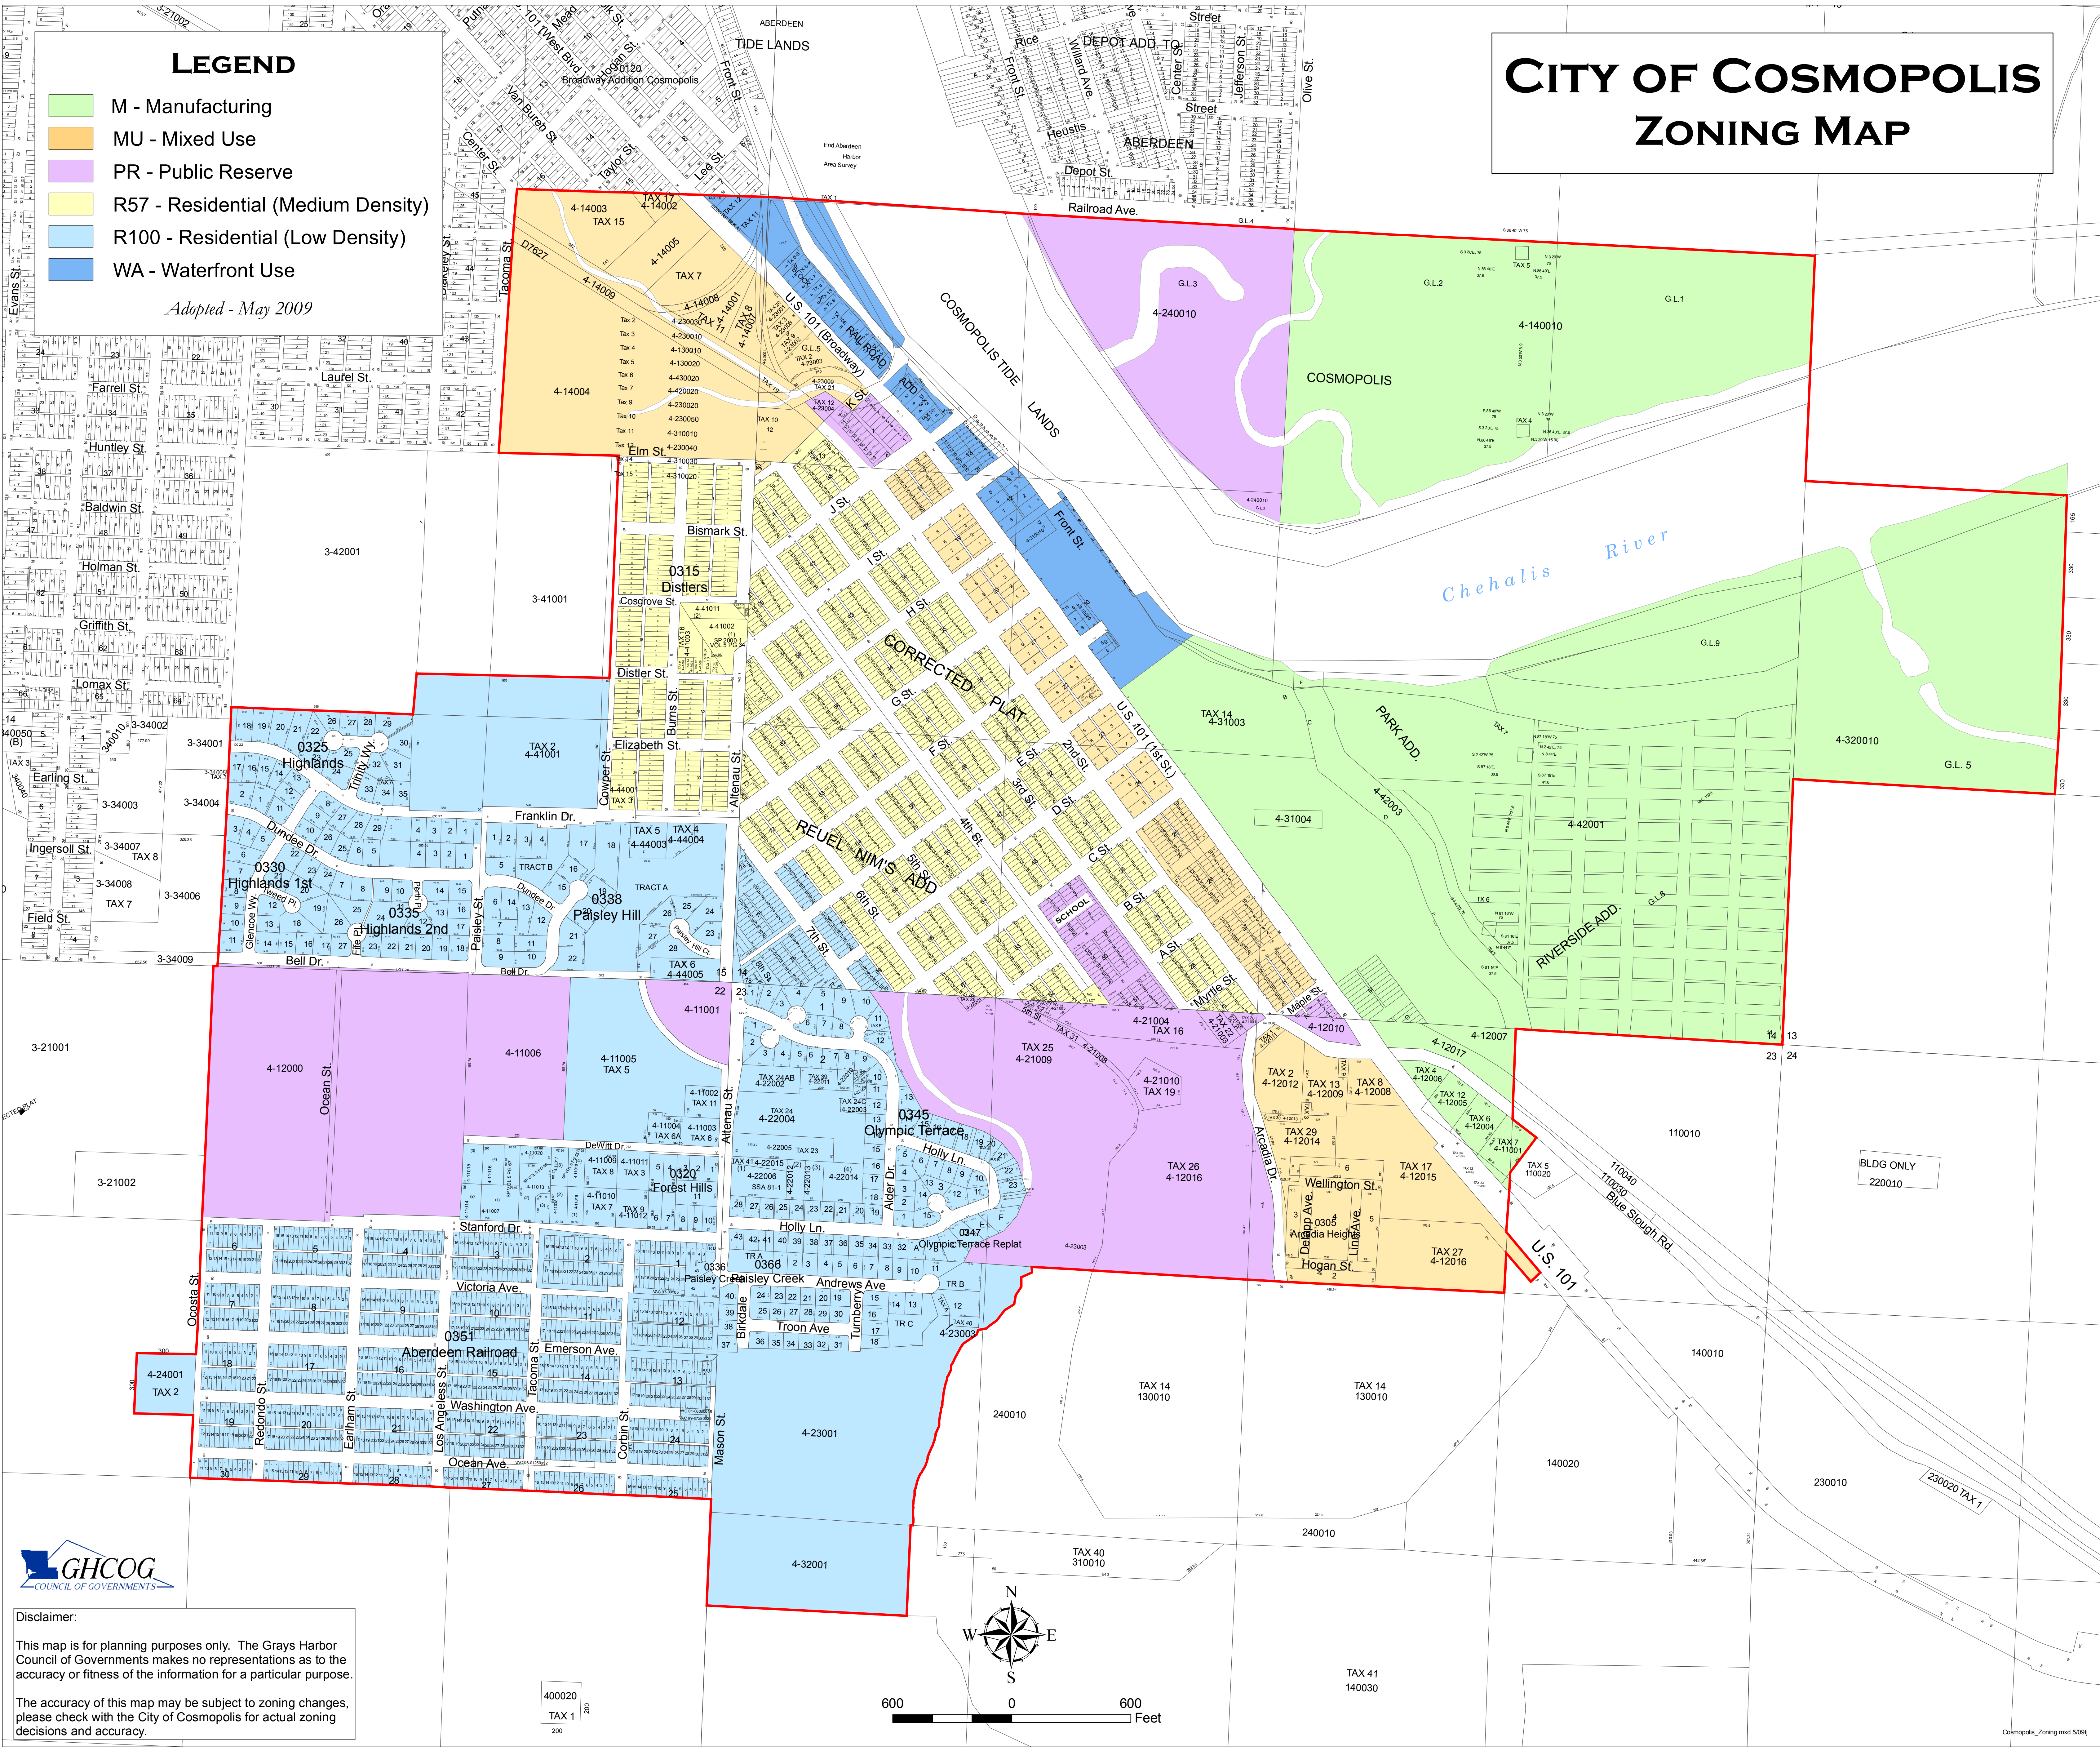

CITY OF COSMOPOLIS ZONING MAP

LEGEND

- M - Manufacturing
- MU - Mixed Use
- PR - Public Reserve
- R57 - Residential (Medium Density)
- R100 - Residential (Low Density)
- WA - Waterfront Use

Adopted - May 2009

Disclaimer:
This map is for planning purposes only. The Grays Harbor Council of Governments makes no representations as to the accuracy or fitness of the information for a particular purpose.

The accuracy of this map may be subject to zoning changes, please check with the City of Cosmopolis for actual zoning decisions and accuracy.